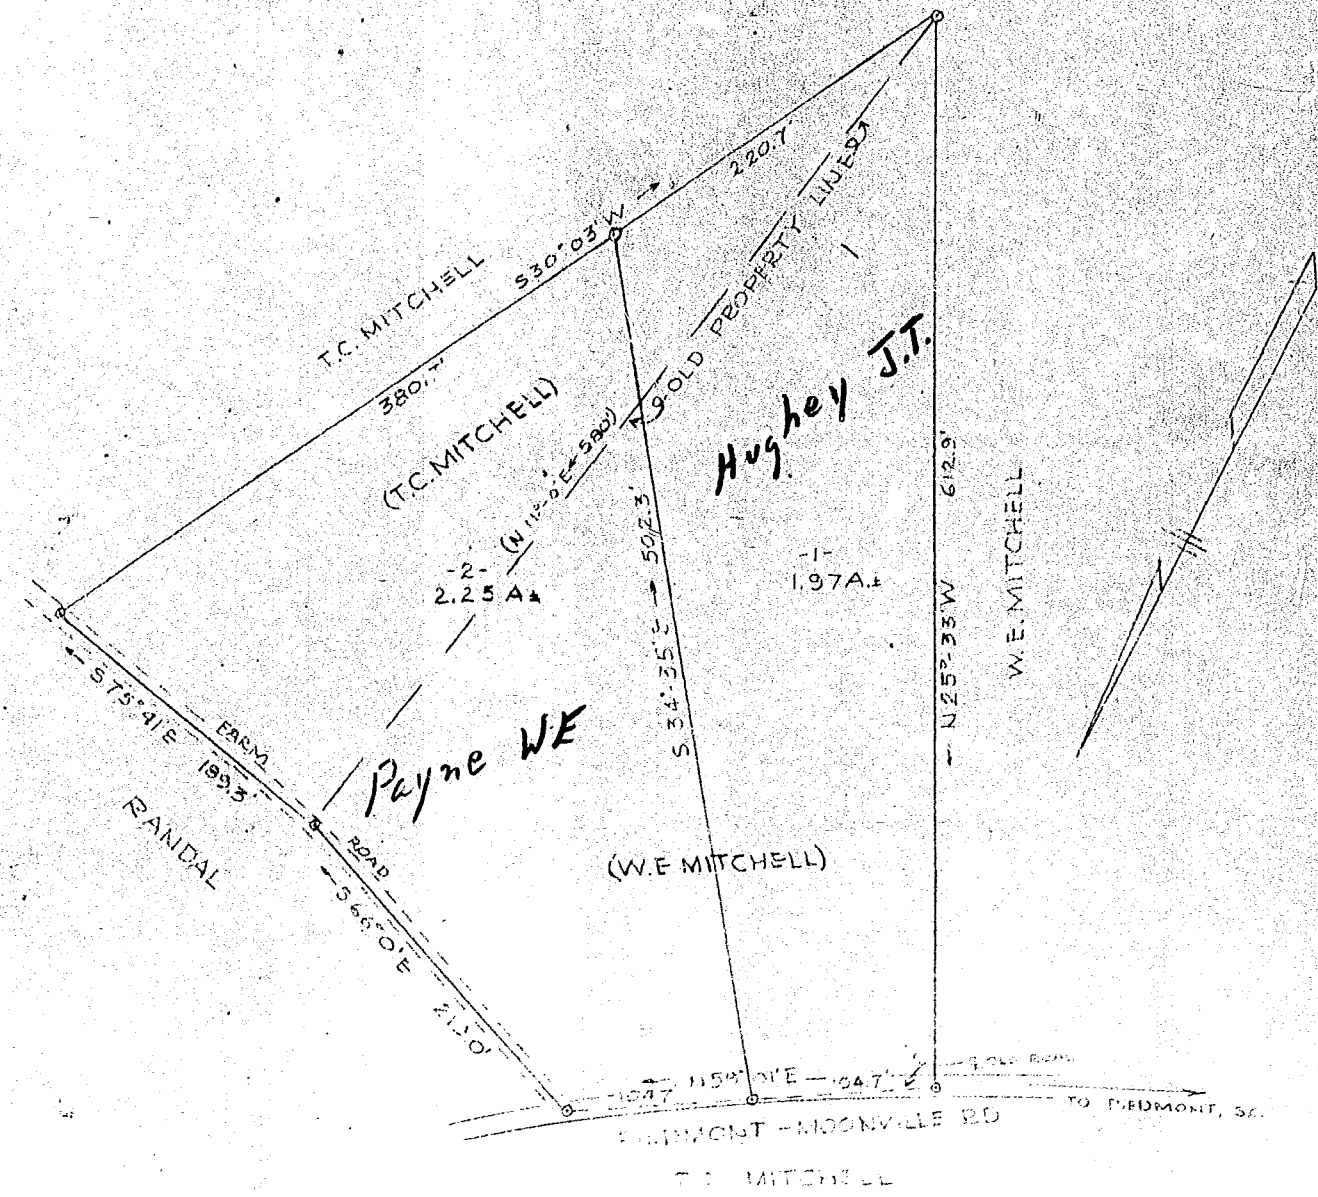

Maitte Bank of Piedmont

PROPERTY TO BE SOLD TO
W.E. PAYNE & J.T. HUGHLEY ✓
 NEW PIEDMONT, SC.
 SCALE 1/4" = 100'

MAR 1949

10 A.M.
 MAR 23 1949

6634

PIEDMONT ENGINEERING SERVICE
 GREENVILLE, S. C.

Recorded March 23rd, 1949 at 10 A. M. #6634